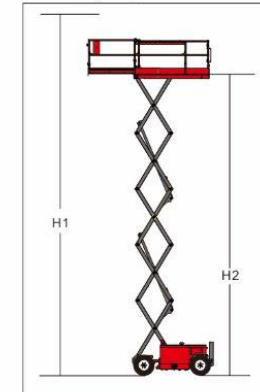

XD Working Range