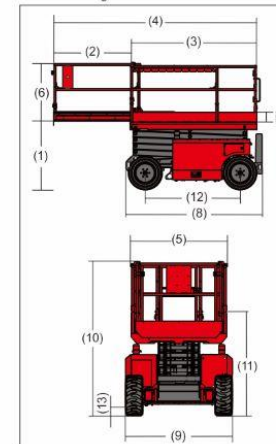

Options Features

- Automatic leveling hydraulic outriggers
- Air line to platform
- Motor cold starting components
- Overload sensor
- Moveable alarm components
- Non-mark rough tire

XD SERIES

Models	XD100RT	XD120RT	XD140RT
Working height max (m)H1	10	12	14
Platform height max (m)H2	8	10	12
(1)Platform height min (m)I1	1.22	1.34	1.46
(2)Outreach (m)I2	1.5	1.5	1.5
Lifting capacity (kg)	567	454	345
Lifting capacity (kg) (Extended platform)	136	136	136
Platform Size			
(3)Lateral length (m)I3	2.5	2.5	2.5
(4)Extended length (m)I4	4	4	4
(5)Lateral width (m)I5	1.6	1.6	1.6
(6)Fence height (m)I6	1.15	1.15	1.15
(7)Skirting board height (m)I7	0.15	0.15	0.15
Stowed size			
(8)Stowed length (m)I8	2.67	2.67	2.67
(9)Width (m)I9	1.75	1.75	1.75
(10)Height (m)I10	2.38	2.5	2.6
(11)Folded height (m)I11	1.68	1.8	1.98
(12)Wheelbase (m)I12	1.85	1.85	1.85
Ground clearance (m)I13	0.17	0.17	0.17
Turn diameter (m) (inside)	1.52	1.52	1.52
Turn diameter (m) (outside)	3.68	3.68	3.68
Load number max	3	3	3
Raised time (s)	30	43	50
Lowering time (s)	40	47	47
Traction speed (km/h)	4.0	4.0	4.0
Safe speed (km/h)	0.8	0.8	0.8
Vertical tilt*	3	3	3
Lateral tilt*	2	2	2
Control	Proportional control		
Drive	4 wheels drive		
Weight (kg)	3280	3830	4200
Weight (kg) (with outriggers)	3680	4280	4600
Power source	Kubota/Yanmar		
Hydraulic tank capacity (L)	68	68	68
Fault tank capacity (L)	57	57	57
Gradeability	35%	30%	30%
*Outrigger level ability max			
Front to rear	6.6°	6.6°	6.6°
Left to right	10.6°	10.6°	10.6°
Tire size (mm)	Solid tires 26"12-16.5		

XD Working Range

XD Collecting Chart

*The metric system height is 2 meters higher than platform height, the imperial height is 6 feet than platform height

**CE/AU market, XD can be used in indoor and outdoor, to accommodate two person